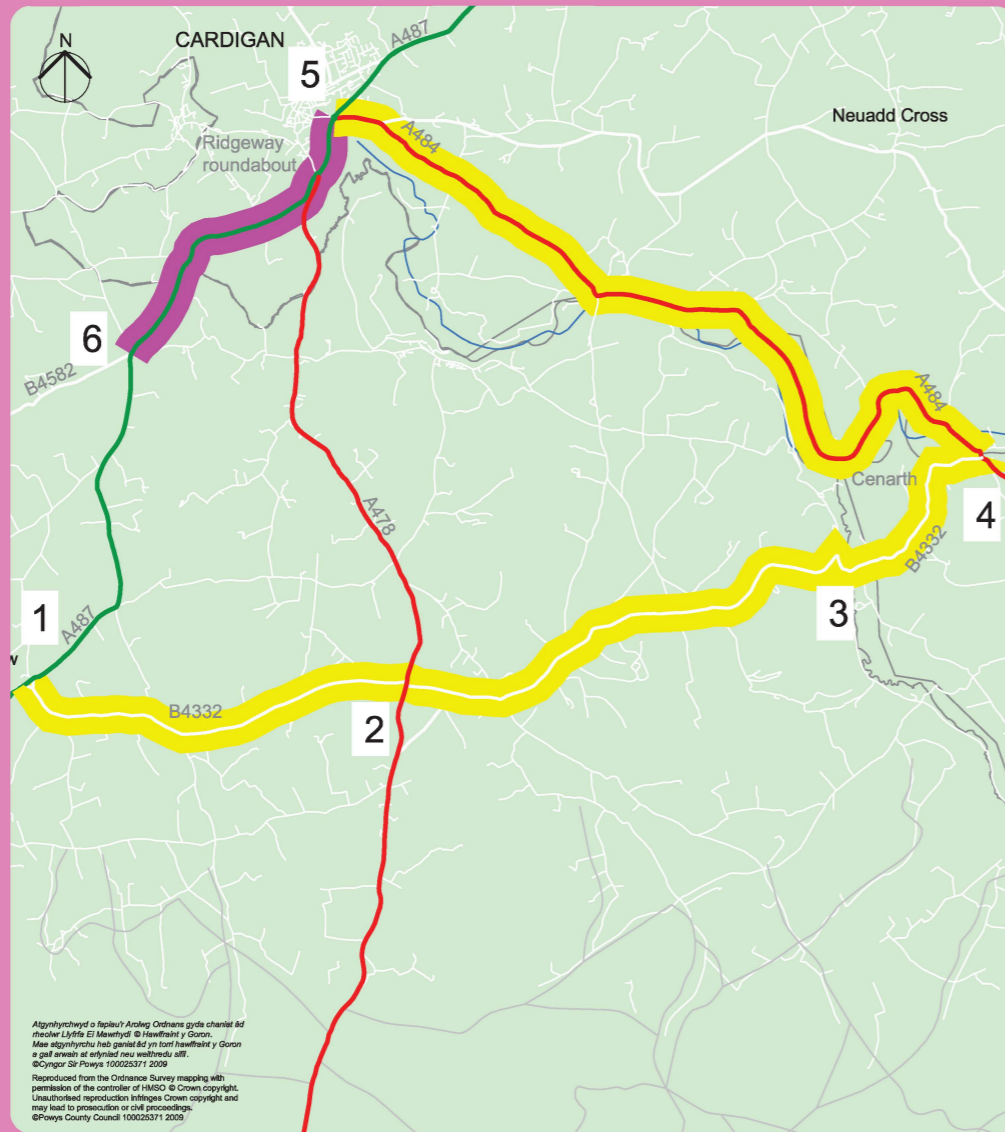

A487 - Section D Closure of Cardigan Ridgeway Roundabout

- Primary Routes
- Other main routes
- Minor roads
- Route of railway
- Closed section of network
- Diversion Route
- Height restriction
- County Boundary

Tactical Diversion Routes

PHYSICAL IMPLEMENTATION

Location	Action
1.	Erect 'ROAD AHEAD CLOSED' sign indicating alternative route symbol to follow on Northbound A487 at junction with B4332. Erect 'END OF DIVERSION' sign on B4332 Westbound on approach to junction.
2.	Erect confirmation signs at junction with A478. Erect 'ROAD AHEAD CLOSED' sign on A478 northbound at junction.
3.	Erect additional warning signage near Abercych.
4.	Erect direction signs from B4332 onto A484 and A484 onto B4332 at junction.
5.	Erect 'ROAD AHEAD CLOSED' sign indicating alternative route symbol to follow, on Southbound A487 at Cardigan Hospital roundabout. Erect 'END OF DIVERSION' signs on A484 approach to roundabout.
6.	Erect 'ROAD AHEAD CLOSED' sign on northbound A487 at junction

RISKS

- Hospital located at Cardigan
- Livestock market located at Cardigan

A487 Section D

ROUTE DESCRIPTION

Pembrokeshire County Council control point at Eglwysrwr & Ceredigion County Council control point at Hospital Roundabout.

NORTHBOUND TRAFFIC

Divert onto B4332 at Eglwysrwr then at Cenarth onto the A484 and rejoin the A487 at Hospital roundabout.

SOUTHBOUND TRAFFIC

Divert onto A484 at Hospital roundabout, to Cenarth then on to the B4332 and rejoin A487 at Esglwysrwr.

CONTACTS

Mid Wales Trunk Road Agency	0845 607 6060
Pembrokeshire County Council	01437 764551
Ceredigion County Council	01970 617 911
Dyfed Powys Police Control Room	0845 330 2000
Traffic Wales	0845 602 6020

A487 - D

A487 - D