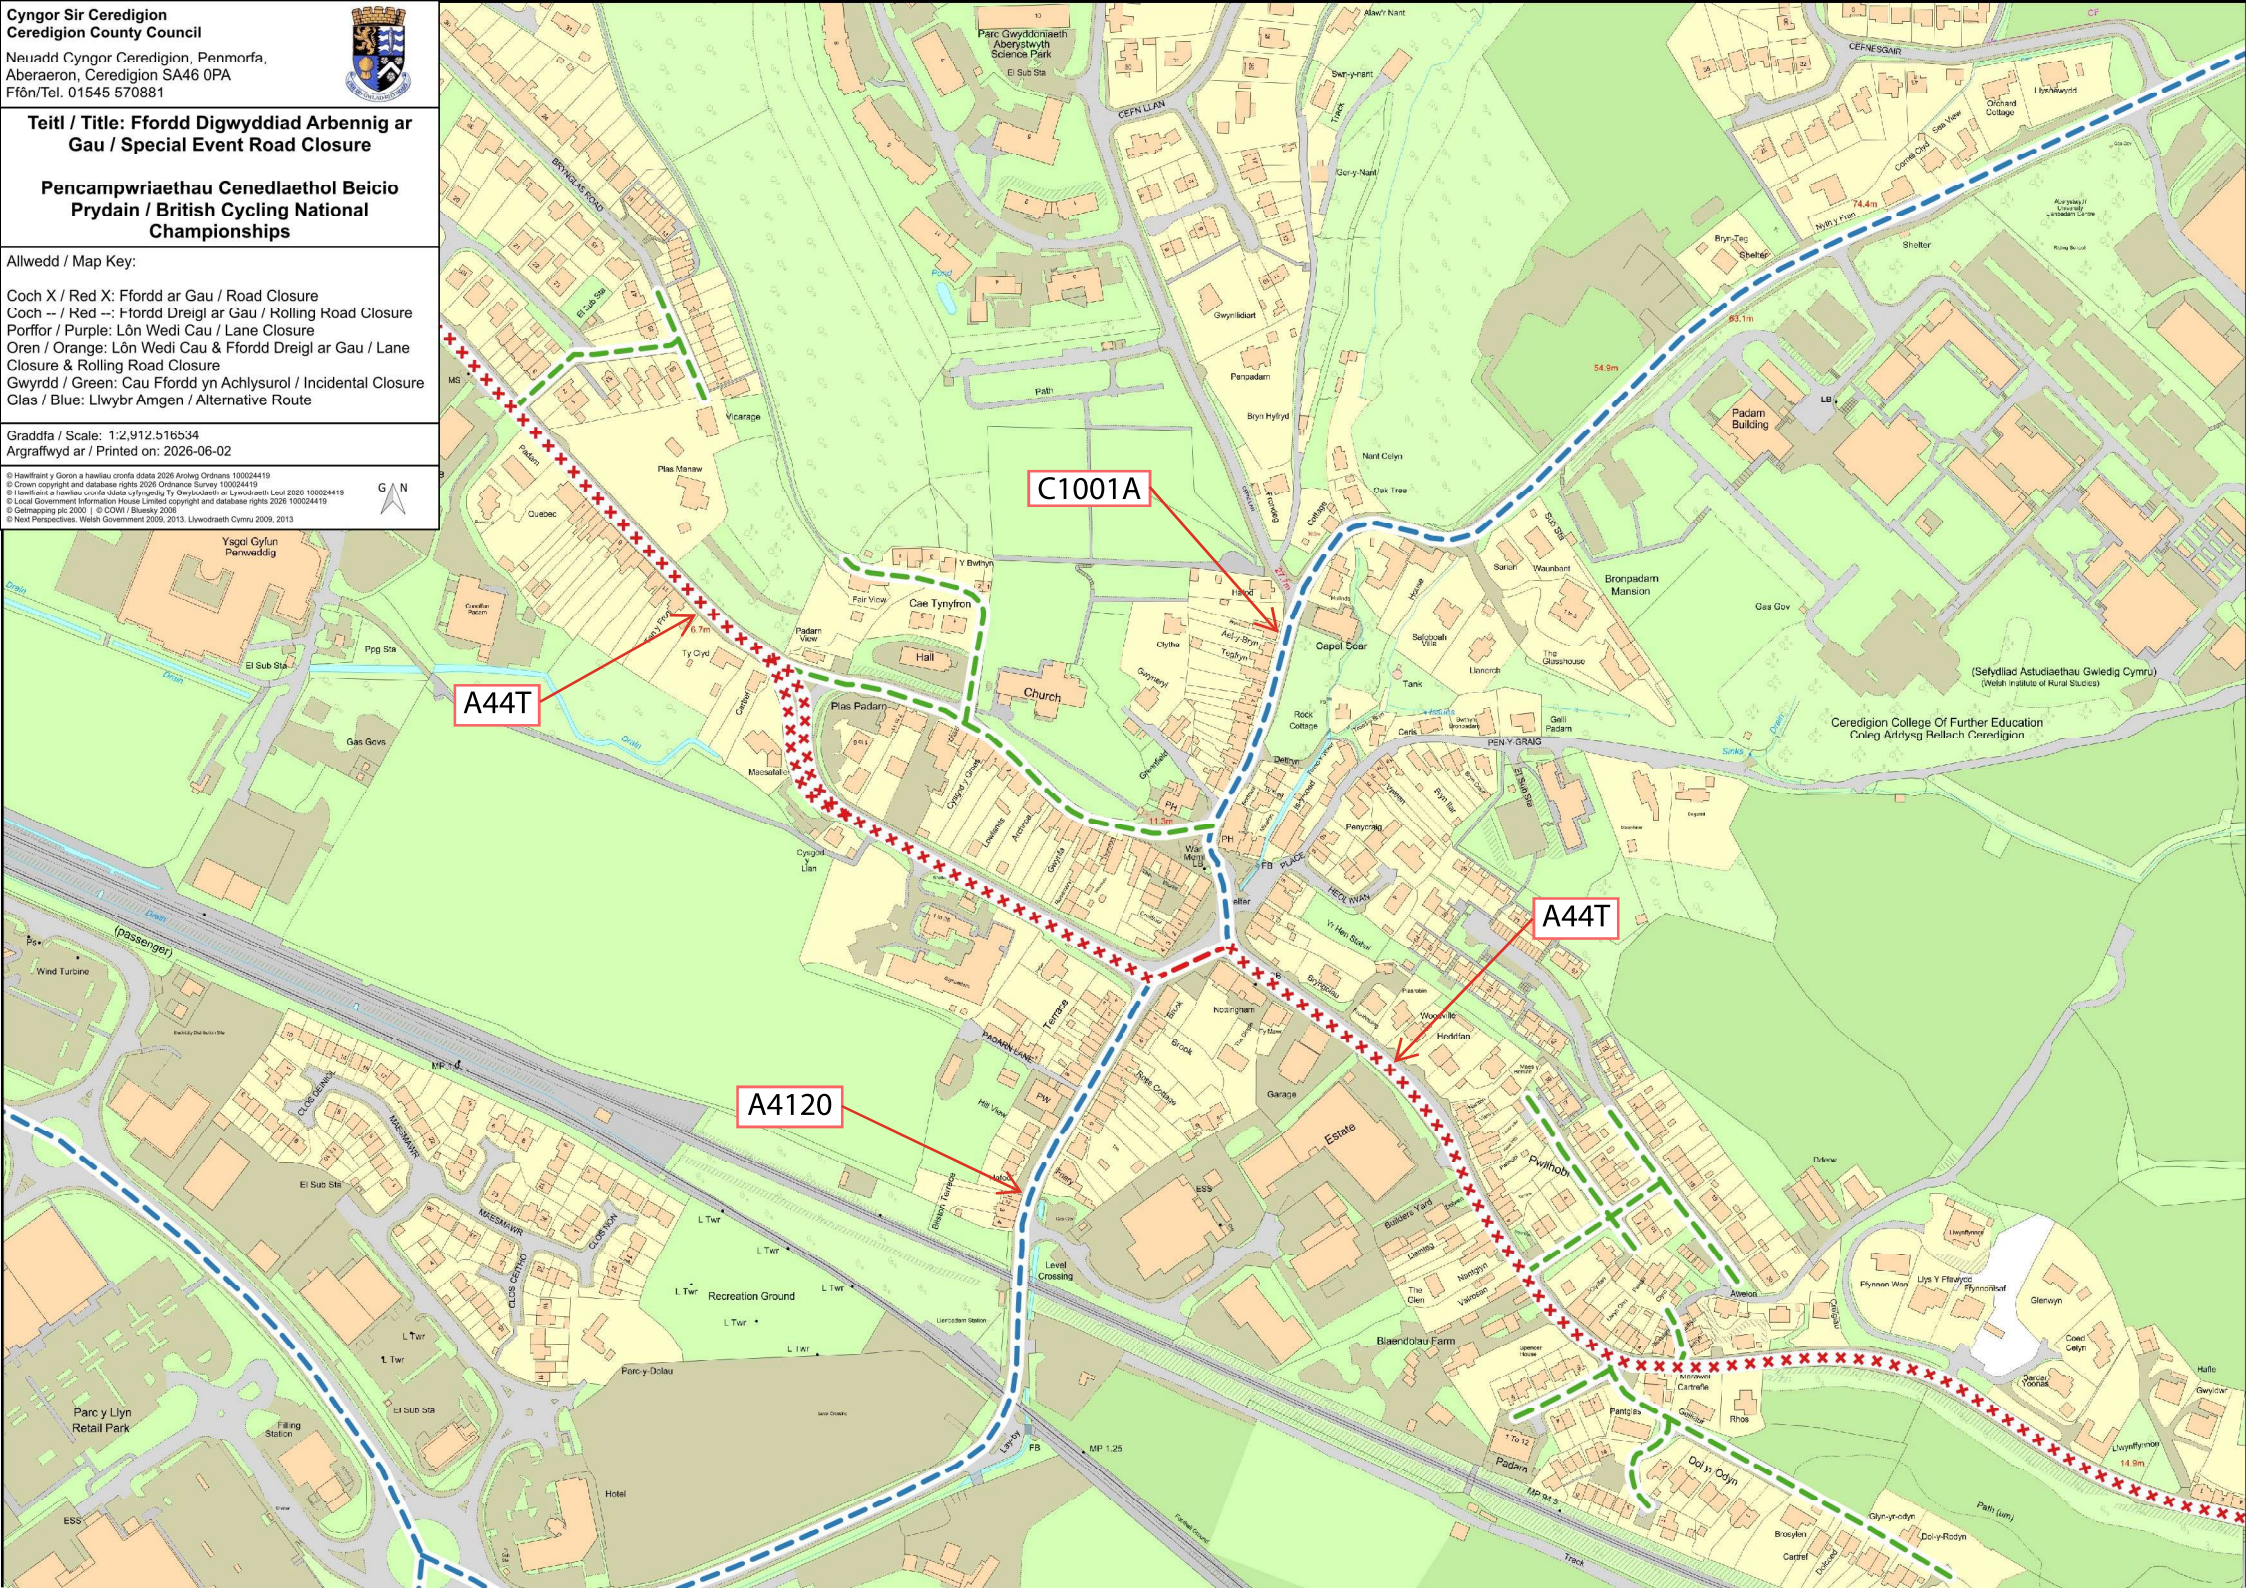

Teitl / Title: Ffordd Digwyddiad Arbennig ar Gau / Special Event Road Closure

Pencampwriaethau Cenedlaethol Beicio Prydain / British Cycling National Championships

Allwedd / Map Key:

- Coch X / Red X: Ffordd ar Gau / Road Closure
- Coch -- / Red --: Ffordd Dreigl ar Gau / Rolling Road Closure
- Porffor / Purple: Lôn Wedi Cau / Lane Closure
- Oren / Orange: Lôn Wedi Cau & Ffordd Dreigl ar Gau / Lane Closure & Rolling Road Closure
- Gwyrdd / Green: Cau Ffordd yn Achlysurol / Incidental Closure
- Clas / Blue: Llwybr Amgen / Alternative Route

Graddfa / Scale: 1:2,912.516534
Argraffwyd ar / Printed on: 2026-06-02

A44T

C1001A

A44T

A4120