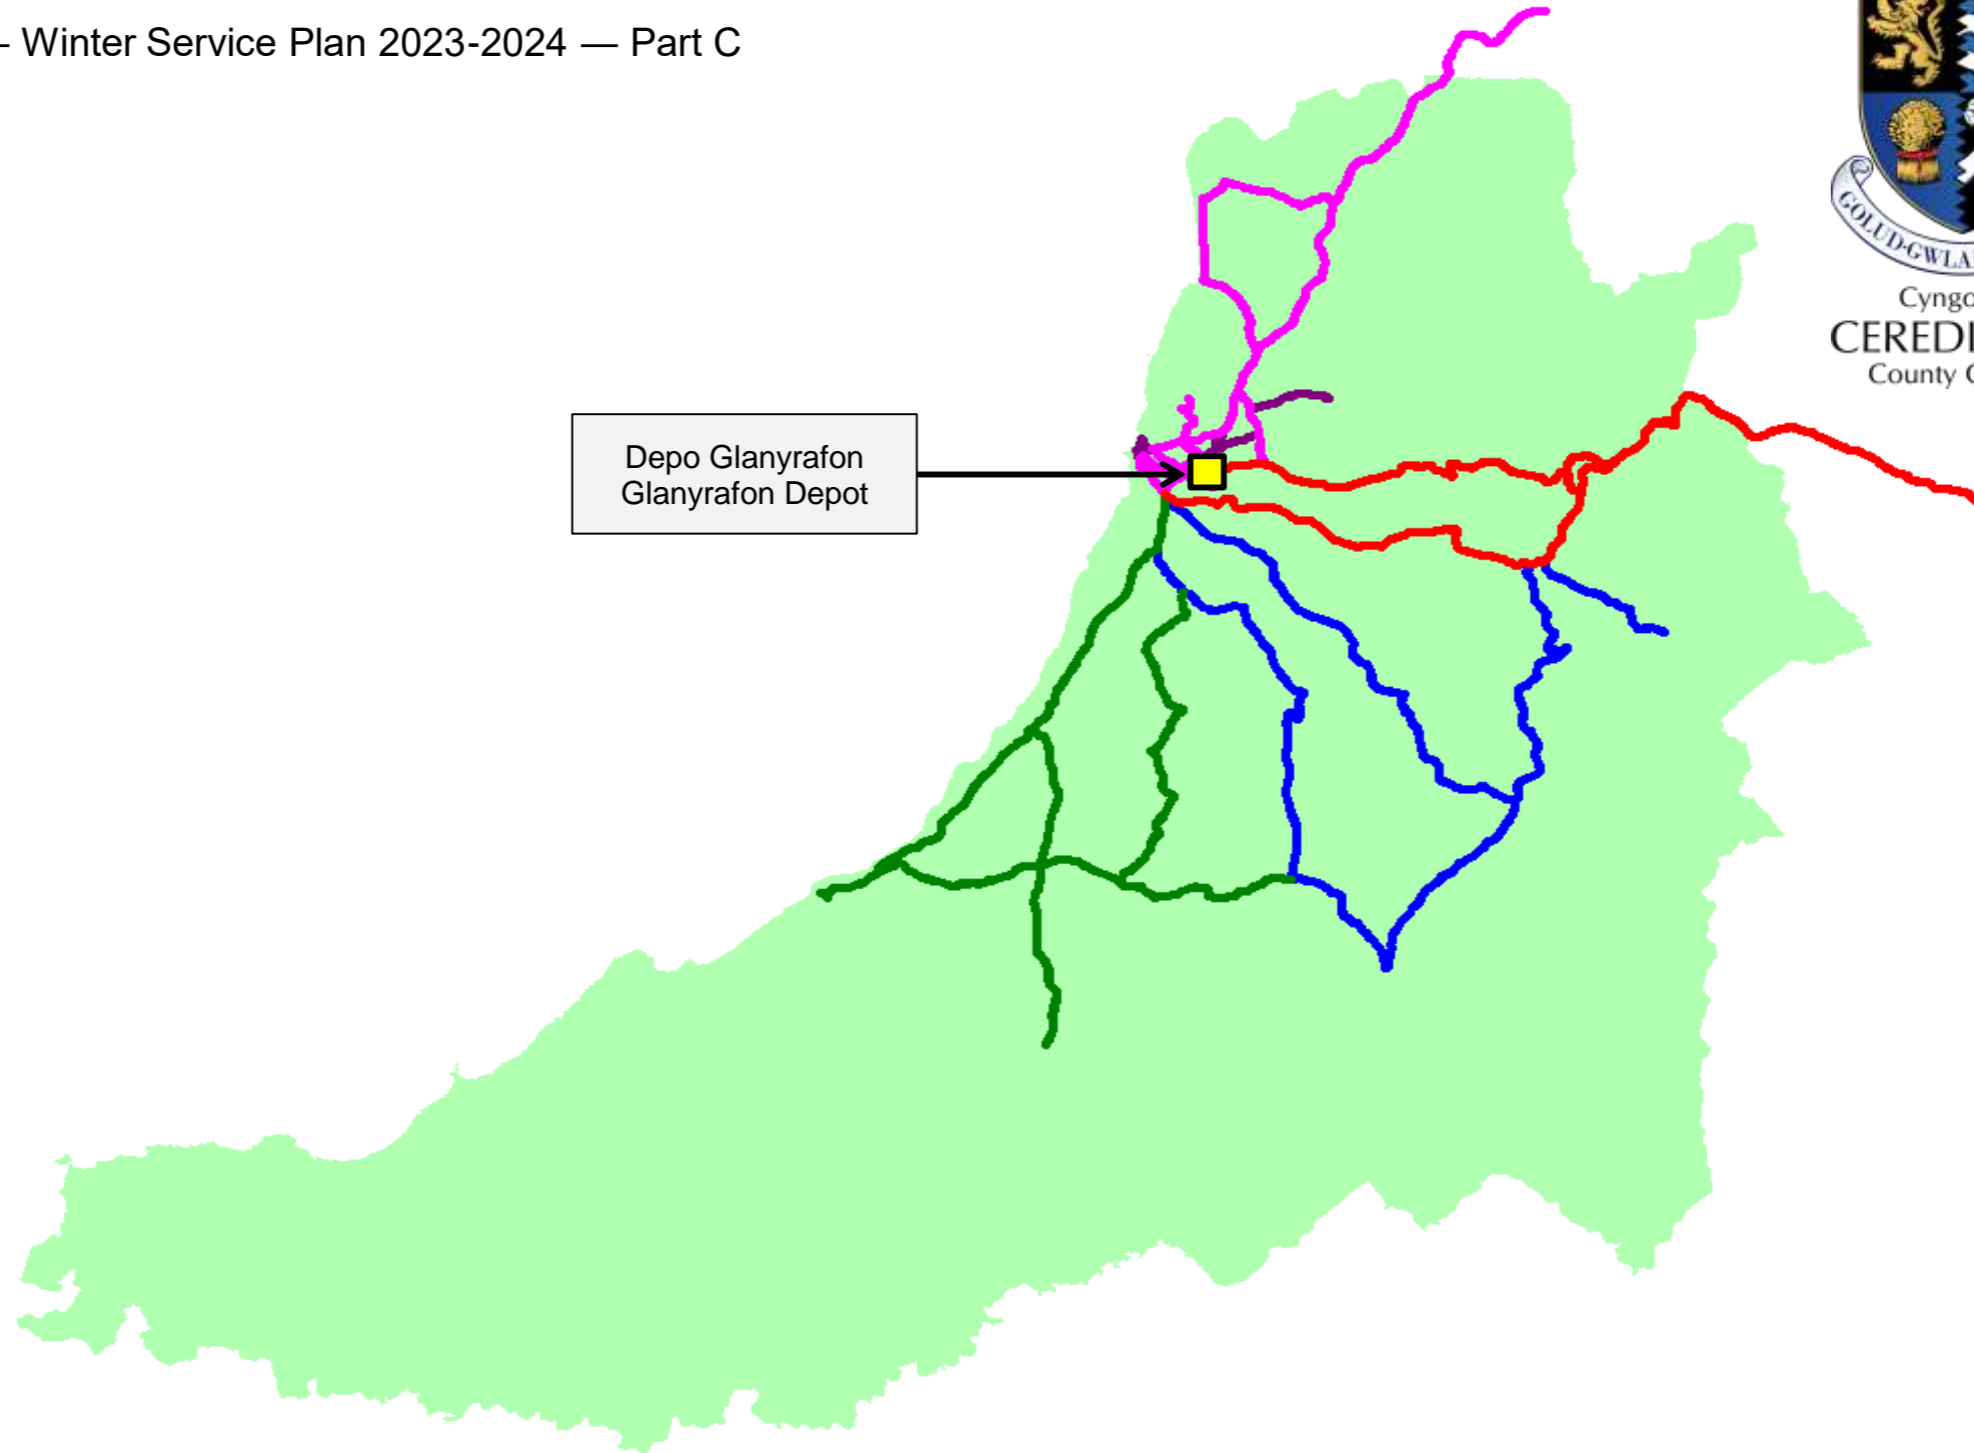

Ffordd G1
Route N1

Ffordd G2
Route N2

Ffordd G3
Route N3

Ffordd G4
Route N4

Ffordd G5
Route N5

Depo Glanyrafon
Glanyrafon Depot

Cyngor Sir Ceredigion — Cynllun Gwasanaeth Dros y Gaeaf 2023-2024 — Rhan C

Ceredigion County Council — Winter Service Plan 2023-2024 — Part C

Ffyrdd y De
South Routes

Ffordd D1
Route S1

Ffordd D2
Route S2

Ffordd D3
Route S3

Ffordd D4
Route S4

Ffordd D5
Route S5

Cyngor Sir Ceredigion — Cynllun Gwasanaeth Dros y Gaeaf 2023-2024 — Rhan C

Ceredigion County Council — Winter Service Plan 2023-2024 — Part C